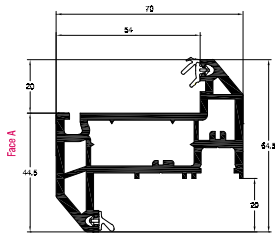

Casement Universal Outer Frame 72mm (4 Chamber)
 White Profile Art. No. 546185
 Laminated Profile Art. No. 576365
 Reinforcement 42 x 30

Casement T Sash 75mm (5 chamber)
 White Profile Art. No. 546855
 Laminated Profile Art. No. 586855
 Reinforcement 30 x 23

Casement T Sash 75mm (4 chamber)
 White Profile Art. No. 546106
 Laminated Profile Art. No. 576287
 Reinforcement 20 x 35 x 20 x 19

Part Sculptured Casement T Sash 75mm
 White Profile Art. No. 546586
 Laminated Profile Art. No. 576267
 Reinforcement 20 x 35 x 20 x 19

Casement Z Sash
 White Profile Art. No. 546066
 Laminated Profile Art. No. 576247
 Reinforcement 15 x 35 x 13 x 19

Tilt and Turn Sash 70mm
 White Profile Art. No. 546776
 Laminated Profile Art. No. 576776
 Reinforcement 18 x 40 x 18