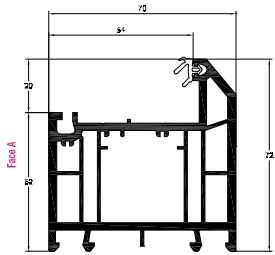

Casement Universal Outer Frame 72mm (5 Chamber)
White Profile Art. No. 546835
Laminated Profile Art. No. 586835
Reinforcement 25 x 31