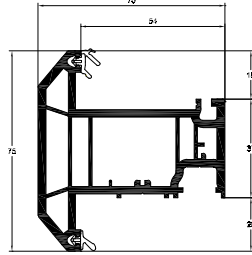

Casement T Sash 75mm (5 chamber)
White Profile Art. No. 546855
Laminated Profile Art. No. 586855
Reinforcement 30 x 23