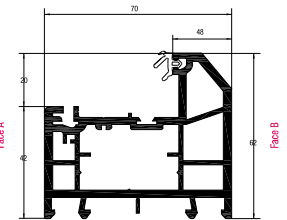

Composite Door Outer Frame 62mm
White Profile Art. No. 546405
Laminated Profile Art. No. 576405
Reinforcement 35 x 22 x 28