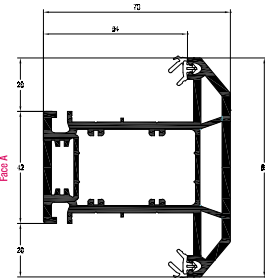

Casement Z Sash
 White Profile Art. No. 546066
 Laminated Profile Art. No. 576247
 Reinforcement 15 x 35 x 13 x 19

Tilt and Turn Sash 70mm
 White Profile Art. No. 546776
 Laminated Profile Art. No. 576776
 Reinforcement 18 x 40 x 18

Door T Sash / Midrail 105.5mm
 White Profile Art. No. 546635
 Laminated Profile Art. No. 576635
 Reinforcement 40 x 40 x 40 x 12

Door Z Sash 105.5mm
 White Profile Art. No. 546625
 Laminated Profile Art. No. 576625
 Reinforcement 40 x 40 x 40 x 12

Slim Transom / Mullion T 69mm
 White Profile Art. No. 546085
 Laminated Profile Art. No. 576265
 Reinforcement 42 x 10

Slim Transom / Mullion Z 69mm
 White Profile Art. No. 546095
 Laminated Profile Art. No. 576275
 Reinforcement 42 x 10

Large Transom / Mullion T 82mm
 White Profile Art. No. 546475
 Laminated Profile Art. No. 576026
 Reinforcement 42 x 23

Large Transom / Mullion Z 82mm
 White Profile Art. No. 546465
 Laminated Profile Art. No. 576046
 Reinforcement 42 x 23