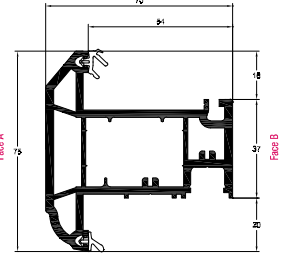

REHAU TOTAL70 WINDOW AND DOOR SYSTEM

WALL CHART

REHAU TOTAL70c MAIN PROFILES

Casement Slim Outer Frame 52mm (6 Chamber)
 White Profile Art. No. 546845

Casement Slim Outer Frame 52mm (5 Chamber)
 White Profile Art. No. 546815
 Laminated Profile Art. No. 586815
 Reinforcement 25 x 11

Casement Intermediate Outer Frame 62mm (4 Chamber)
 White Profile Art. No. 546605
 Laminated Profile Art. No. 576286
 Reinforcement 42 x 10

Casement Universal Outer Frame 72mm (5 Chamber)
 White Profile Art. No. 546835
 Laminated Profile Art. No. 586835
 Reinforcement 25 x 31

Casement Universal Outer Frame 72mm (4 Chamber)
 White Profile Art. No. 546185
 Laminated Profile Art. No. 576365
 Reinforcement 42 x 30

Casement T Sash 75mm (5 chamber)
 White Profile Art. No. 546855
 Laminated Profile Art. No. 586855
 Reinforcement 30 x 23

Casement T Sash 75mm (4 chamber)
 White Profile Art. No. 546106
 Laminated Profile Art. No. 576287
 Reinforcement 20 x 35 x 20 x 19

Part Sculptured Casement T Sash 75mm
 White Profile Art. No. 546586
 Laminated Profile Art. No. 576267
 Reinforcement 20 x 35 x 20 x 19