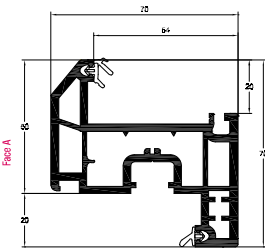

REHAU TOTAL70 WINDOW AND DOOR SYSTEM

WALL CHART

REHAU TOTAL70c MAIN PROFILES

Casement Slim Outer Frame 52mm (6 Chamber)
 White Profile Art. No. 546845

Casement Slim Outer Frame 52mm (5 Chamber)
 White Profile Art. No. 546815
 Laminated Profile Art. No. 586815
 Reinforcement 25 x 11

Casement Universal Outer Frame 72mm (4 Chamber)
 White Profile Art. No. 546185
 Laminated Profile Art. No. 576365
 Reinforcement 42 x 30

Casement T Sash 75mm (5 chamber)
 White Profile Art. No. 546855
 Laminated Profile Art. No. 586855
 Reinforcement 30 x 23

Casement T Sash 75mm (4 chamber)
 White Profile Art. No. 546106
 Laminated Profile Art. No. 576287
 Reinforcement 20 x 35 x 20 x 19

Part Sculptured Casement T Sash 75mm
 White Profile Art. No. 546586
 Laminated Profile Art. No. 576267
 Reinforcement 20 x 35 x 20 x 19

Casement Z Sash
 White Profile Art. No. 546066
 Laminated Profile Art. No. 576247
 Reinforcement 15 x 35 x 13 x 19

Tilt and Turn Sash 70mm
 White Profile Art. No. 546776
 Laminated Profile Art. No. 576776
 Reinforcement 18 x 40 x 18