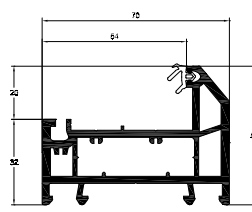

REHAU TOTAL70 WINDOW AND DOOR SYSTEM

WALL CHART

REHAU TOTAL70c MAIN PROFILES

Casement Slim Outer Frame 52mm (6 Chamber)
 White Profile Art. No. 546845

Casement Slim Outer Frame 52mm (5 Chamber)
 White Profile Art. No. 546815
 Laminated Profile Art. No. 586815
 Reinforcement 25 x 11

Casement Slim Outer Frame 52mm (4 Chamber)
 White Profile Art. No. 546075
 Laminated Profile Art. No. 576255
 Reinforcement 42 x 10

Casement Intermediate Outer Frame 62mm (5 Chamber)
 White Profile Art. No. 546825
 Laminated Profile Art. No. 586825
 Reinforcement 25 x 21