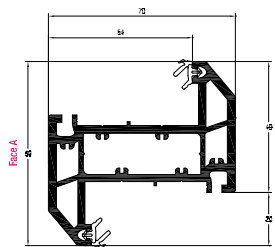

Slim Transom / Mullion Z 69mm
White Profile Art. No. 546095
Laminated Profile Art. No. 576275
Reinforcement 42 x 10