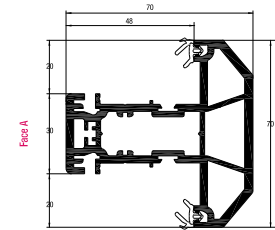

Composite Door Transom 70mm
White Profile Art. No. 546406
Laminated Profile Art. No. 576406
Reinforcement 35 x 12