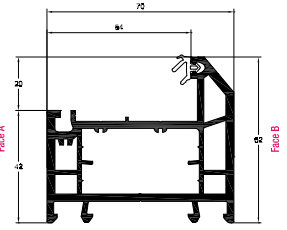

REHAU TOTAL70 WINDOW AND DOOR SYSTEM

WALL CHART

REHAU TOTAL70c MAIN PROFILES

Casement Slim Outer Frame 52mm (6 Chamber)
 White Profile Art. No. 546845

Casement Slim Outer Frame 52mm (5 Chamber)
 White Profile Art. No. 546815
 Laminated Profile Art. No. 586815
 Reinforcement 25 x 11

Casement Slim Outer Frame 52mm (4 Chamber)
 White Profile Art. No. 546075
 Laminated Profile Art. No. 576255
 Reinforcement 42 x 10

Casement Intermediate Outer Frame 62mm (5 Chamber)
 White Profile Art. No. 546825
 Laminated Profile Art. No. 586825
 Reinforcement 25 x 21