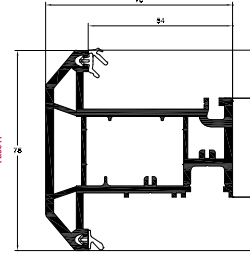

REHAU TOTAL70 WINDOW AND DOOR SYSTEM

WALL CHART

REHAU TOTAL70c MAIN PROFILES

Casement Slim Outer Frame 52mm (6 Chamber)
 White Profile Art. No. 546845

Casement Slim Outer Frame 52mm (5 Chamber)
 White Profile Art. No. 546815
 Laminated Profile Art. No. 586815
 Reinforcement 25 x 11

Casement Intermediate Outer Frame 62mm (4 Chamber)
 White Profile Art. No. 546605
 Laminated Profile Art. No. 576286
 Reinforcement 42 x 10

Casement Universal Outer Frame 72mm (5 Chamber)
 White Profile Art. No. 546835
 Laminated Profile Art. No. 586835
 Reinforcement 25 x 31

Casement Universal Outer Frame 72mm (4 Chamber)
 White Profile Art. No. 546185
 Laminated Profile Art. No. 576365
 Reinforcement 42 x 30

Casement T Sash 75mm (5 chamber)
 White Profile Art. No. 546855
 Laminated Profile Art. No. 586855
 Reinforcement 30 x 23

Casement T Sash 75mm (4 chamber)
 White Profile Art. No. 546106
 Laminated Profile Art. No. 576287
 Reinforcement 20 x 35 x 20 x 19

Part Sculptured Casement T Sash 75mm
 White Profile Art. No. 546586
 Laminated Profile Art. No. 576267
 Reinforcement 20 x 35 x 20 x 19