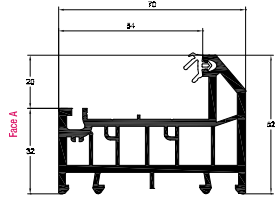

REHAU TOTAL70 WINDOW AND DOOR SYSTEM

WALL CHART

REHAU TOTAL70c MAIN PROFILES

Casement Slim Outer Frame 52mm (6 Chamber)
 White Profile Art. No. 546845

Casement Slim Outer Frame 52mm (5 Chamber)
 White Profile Art. No. 546815
 Laminated Profile Art. No. 586815
 Reinforcement 25 x 11

Casement Slim Outer Frame 52mm (4 Chamber)
 White Profile Art. No. 546075
 Laminated Profile Art. No. 576255
 Reinforcement 42 x 10

Casement Intermediate Outer Frame 62mm (5 Chamber)
 White Profile Art. No. 546825
 Laminated Profile Art. No. 586825
 Reinforcement 25 x 21