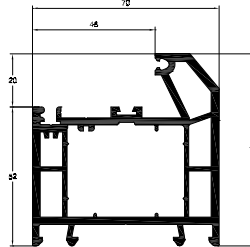

Door T Sash / Midrail 105.5mm
 White Profile Art. No. 546635
 Laminated Profile Art. No. 576635
 Reinforcement 40 x 40 x 40 x 12

Door Z Sash 105.5mm
 White Profile Art. No. 546625
 Laminated Profile Art. No. 576625
 Reinforcement 40 x 40 x 40 x 12

Slim Transom / Mullion T 69mm
 White Profile Art. No. 546085
 Laminated Profile Art. No. 576265
 Reinforcement 42 x 10

Slim Transom / Mullion Z 69mm
 White Profile Art. No. 546095
 Laminated Profile Art. No. 576275
 Reinforcement 42 x 10

Large Transom / Mullion T 82mm
 White Profile Art. No. 546475
 Laminated Profile Art. No. 576026
 Reinforcement 42 x 23

Large Transom / Mullion Z 82mm
 White Profile Art. No. 546465
 Laminated Profile Art. No. 576046
 Reinforcement 42 x 23