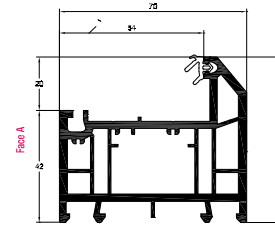

REHAU TOTAL70 WINDOW AND DOOR SYSTEM

WALL CHART

REHAU TOTAL70c MAIN PROFILES

Casement Slim Outer Frame 52mm (6 Chamber)
 White Profile Art. No. 546845

Casement Slim Outer Frame 52mm (5 Chamber)
 White Profile Art. No. 546815
 Laminated Profile Art. No. 586815
 Reinforcement 25 x 11

Casement Slim Outer Frame 52mm (4 Chamber)
 White Profile Art. No. 546075
 Laminated Profile Art. No. 576255
 Reinforcement 42 x 10

Casement Intermediate Outer Frame 62mm (5 Chamber)
 White Profile Art. No. 546825
 Laminated Profile Art. No. 586825
 Reinforcement 25 x 21