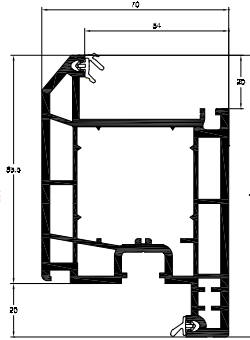

Casement T Sash 75mm (4 chamber)
 White Profile Art. No. 546106
 Laminated Profile Art. No. 576287
 Reinforcement 20 x 35 x 20 x 19

Part Sculptured Casement T Sash 75mm
 White Profile Art. No. 546586
 Laminated Profile Art. No. 576267
 Reinforcement 20 x 35 x 20 x 19

Casement Z Sash
 White Profile Art. No. 546066
 Laminated Profile Art. No. 576247
 Reinforcement 15 x 35 x 13 x 19

Tilt and Turn Sash 70mm
 White Profile Art. No. 546776
 Laminated Profile Art. No. 576776
 Reinforcement 18 x 40 x 18

Door T Sash / Midrail 105.5mm
 White Profile Art. No. 546635
 Laminated Profile Art. No. 576635
 Reinforcement 40 x 40 x 40 x 12

Door Z Sash 105.5mm
 White Profile Art. No. 546625
 Laminated Profile Art. No. 576625
 Reinforcement 40 x 40 x 40 x 12