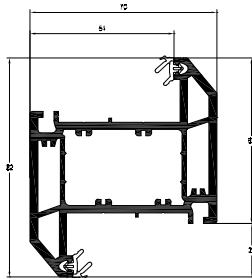

Large Transom / Mullion Z 82mm
White Profile Art. No. 546465
Laminated Profile Art. No. 576046
Reinforcement 42 x 23