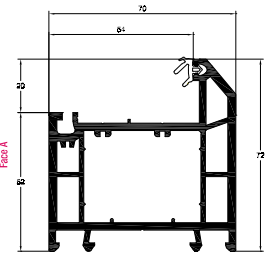

REHAU TOTAL70 WINDOW AND DOOR SYSTEM

WALL CHART

REHAU TOTAL70c MAIN PROFILES

Casement Slim Outer Frame 52mm (6 Chamber)
 White Profile Art. No. 546845

Casement Slim Outer Frame 52mm (5 Chamber)
 White Profile Art. No. 546815
 Laminated Profile Art. No. 586815
 Reinforcement 25 x 11

Casement Slim Outer Frame 52mm (4 Chamber)
 White Profile Art. No. 546075
 Laminated Profile Art. No. 576255
 Reinforcement 42 x 10

Casement Intermediate Outer Frame 62mm (5 Chamber)
 White Profile Art. No. 546825
 Laminated Profile Art. No. 586825
 Reinforcement 25 x 21

Casement Intermediate Outer Frame 62mm (4 Chamber)
 White Profile Art. No. 546605
 Laminated Profile Art. No. 576286
 Reinforcement 42 x 10

Casement Universal Outer Frame 72mm (5 Chamber)
 White Profile Art. No. 546835
 Laminated Profile Art. No. 586835
 Reinforcement 25 x 31