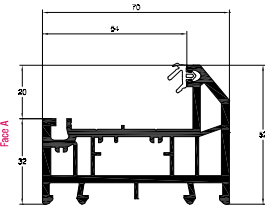

REHAU TOTAL70 WINDOW AND DOOR SYSTEM

WALL CHART

REHAU TOTAL70c MAIN PROFILES

Casement Slim Outer Frame 52mm (6 Chamber)
 White Profile Art. No. 546845

Casement Slim Outer Frame 52mm (5 Chamber)
 White Profile Art. No. 546815
 Laminated Profile Art. No. 586815
 Reinforcement 25 x 11

Casement Slim Outer Frame 52mm (4 Chamber)
 White Profile Art. No. 546075
 Laminated Profile Art. No. 576255
 Reinforcement 42 x 10

Casement Intermediate Outer Frame 62mm (5 Chamber)
 White Profile Art. No. 546825
 Laminated Profile Art. No. 586825
 Reinforcement 25 x 21