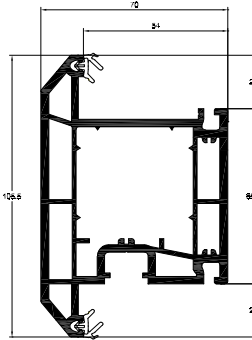

Casement T Sash 75mm (4 chamber)
 White Profile Art. No. 546106
 Laminated Profile Art. No. 576287
 Reinforcement 20 x 35 x 20 x 19

Part Sculptured Casement T Sash 75mm
 White Profile Art. No. 546586
 Laminated Profile Art. No. 576267
 Reinforcement 20 x 35 x 20 x 19

Casement Z Sash
 White Profile Art. No. 546066
 Laminated Profile Art. No. 576247
 Reinforcement 15 x 35 x 13 x 19

Tilt and Turn Sash 70mm
 White Profile Art. No. 546776
 Laminated Profile Art. No. 576776
 Reinforcement 18 x 40 x 18

Door T Sash / Midrail 105.5mm
 White Profile Art. No. 546635
 Laminated Profile Art. No. 576635
 Reinforcement 40 x 40 x 40 x 12

Door Z Sash 105.5mm
 White Profile Art. No. 546625
 Laminated Profile Art. No. 576625
 Reinforcement 40 x 40 x 40 x 12