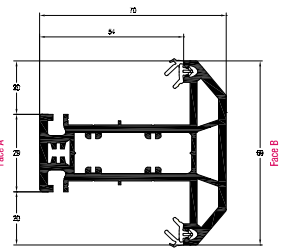

Casement T Sash 75mm (4 chamber)
 White Profile Art. No. 546106
 Laminated Profile Art. No. 576287
 Reinforcement 20 x 35 x 20 x 19

Part Sculptured Casement T Sash 75mm
 White Profile Art. No. 546586
 Laminated Profile Art. No. 576267
 Reinforcement 20 x 35 x 20 x 19

Casement Z Sash
 White Profile Art. No. 546066
 Laminated Profile Art. No. 576247
 Reinforcement 15 x 35 x 13 x 19

Tilt and Turn Sash 70mm
 White Profile Art. No. 546776
 Laminated Profile Art. No. 576776
 Reinforcement 18 x 40 x 18

Door T Sash / Midrail 105.5mm
 White Profile Art. No. 546635
 Laminated Profile Art. No. 576635
 Reinforcement 40 x 40 x 40 x 12

Door Z Sash 105.5mm
 White Profile Art. No. 546625
 Laminated Profile Art. No. 576625
 Reinforcement 40 x 40 x 40 x 12