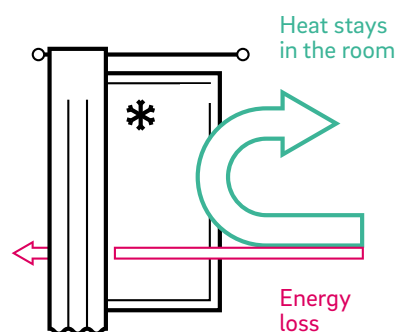

Sustainable building – without compromising on comfort

The installation of SYNEGO windows offers two main benefits: the heating cost savings during the usage phase and the good feeling with a sustainably produced product to protect the environment.

Positive feeling

SYNEGO windows by REHAU carry the EcoPuls label. This means that the window profile contains more than 40% recycled material. REHAU is committed to having this positive environmental footprint. Enjoy the comfort provided by your windows, together with the great feeling of knowing you have chosen a sustainably produced product.

Double sustainability

The outstanding thermal insulation properties of SYNEGO windows also provide a long-term way for you to do something good for the environment. When installed in your home, they achieve up to 45% better thermal insulation compared to current conventional windows*.

This saves energy, ensures you stay cosy and warm, and also increases the value of your property.

Versions of SYNEGO windows with the centre seal have been confirmed as suitable for use in passive homes in accordance with ift guidelines.