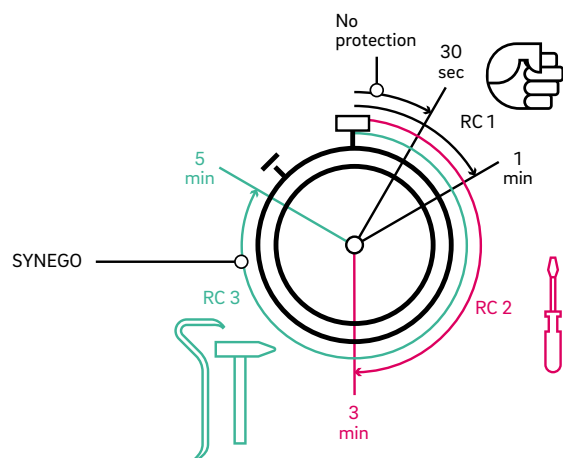

Enjoy your trip.

In the knowledge that your home is well protected. The Smart Guard preventive security system detects intruders in front of the window and scares them off with optical and acoustic signals.

Security up to resistance class RC 3

Windows with resistance class RC 1 only offer low level protection against break-ins, meaning that burglars can get through them in a relatively short period of time, whereas windows in higher resistance classes take much longer and, crucially, also require the use of heavy tools.

SYNEGO windows easily achieve resistance class RC 2. With a few simple modifications even RC 3 standards are easily achievable.