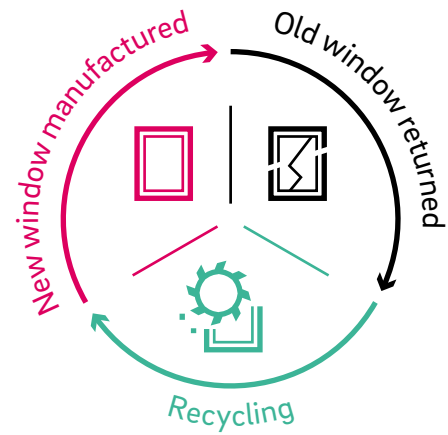

Polymers in circulation

Old windows are turned into new sustainable window systems, while meeting exactly the same quality standards as REHAU windows made from new materials. The material is cleaned, shredded, sorted and refined. The resulting recyclate is finally re-used in the inner cores of new window profiles.

REHAU is achieving CO₂ savings of up to 97,000 tonnes per year through this strategy alone. That equates to the amount captured by around 7.8 million trees covering an area about the size of 137,000 football pitches.

At REHAU, we handle the complete recycling process ourselves, which is unique in the windows market.